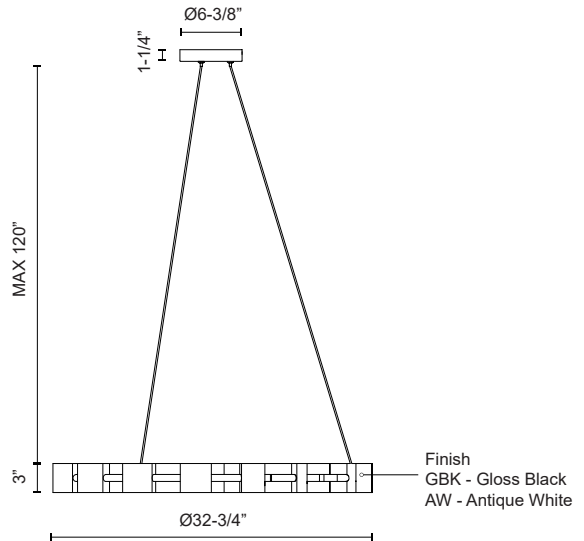

NAMI
CH18035
CHANDELIERS

PROJECT

CH18035-AW
Antique White

CH18035-GBK
Gloss Black

SPECIFICATION DETAILS

Fixture Dimensions	D32-3/4" x H3"
Light Source	LED with DC Driver
Wattage	31W
Total Lumens	2160lm
Delivered Lumens	AW-900lm*; GBK-850lm*;
Voltage	120V
Color Temperature	3000K
CRI (Ra)	90CRI
Optional Color Temps	2700K - 5000K Available, Minimum Order Quantities Apply
LED Rated Life	50,000 hours
Dimming	100% - 10%, TRIAC or ELV Dimmer (Not Included)
Diffuser Details	Frosted Acrylic
Adjustable	Yes
Wire Length	120" Max
Wire Type	Black Wire
Minimum Hang Height	28"
Sloped Ceiling Adaptable	Yes
Location	Dry
Illumination Direction	Up/Down
CEC Title 24 JA8	Yes, JA8-2022
Canopy Dimensions	D6-3/8" x H1-1/4"
Material	Steel
Paint Finish	GBK01

- Glossy Black or Textural Antique White finish options
- Integrated LED, no need for bulbs
- Adjustable wire, up to 120" in length
- Center canopy mounted
- Perfect for dining rooms, kitchens, living rooms, or bedrooms