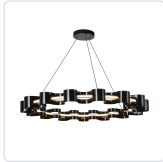

NAMI
CH18035
CHANDELIERS

PROJECT

CH18035-AW
Antique White

CH18035-GBK
Gloss Black

SPECIFICATION DETAILS

Fixture Dimensions	D32-3/4" x H3"
Light Source	LED with DC Driver
Wattage	31W
Total Lumens	2160lm
Delivered Lumens	AW-900lm*; GBK-850lm*;
Voltage	120V
Color Temperature	3000K
CRI (Ra)	90CRI
Optional Color Temps	2700K - 5000K Available, Minimum Order Quantities Apply
LED Rated Life	50,000 hours
Dimming	100% - 10%, TRIAC or ELV Dimmer (Not Included)
Diffuser Details	Frosted Acrylic
Adjustable	Yes
Wire Length	120" Max
Wire Type	Black Wire
Minimum Hang Height	28"
Sloped Ceiling Adaptable	Yes
Location	Dry
Illumination Direction	Up/Down
CEC Title 24 JA8	Yes, JA8-2022
Canopy Dimensions	D6-3/8" x H1-1/4"
Material	Steel
Paint Finish	GBK01

* For custom options, consult factory for details.

* For warranty information, please visit www.kuzcolighting.com/warranty

DESCRIPTION

The Nami collection creates organic waves throughout its fluid design. The outer ring of the Nami chandelier provides organic structure, sculpted out of aluminum, and finished in either Glossy Black or Antique White. The inner ring provides ample yet soft illumination to the design, reflecting off of the metal layer elegantly.

- Glossy Black or Textural Antique White finish options
- Integrated LED, no need for bulbs
- Adjustable wire, up to 120" in length
- Center canopy mounted
- Perfect for dining rooms, kitchens, living rooms, or bedrooms